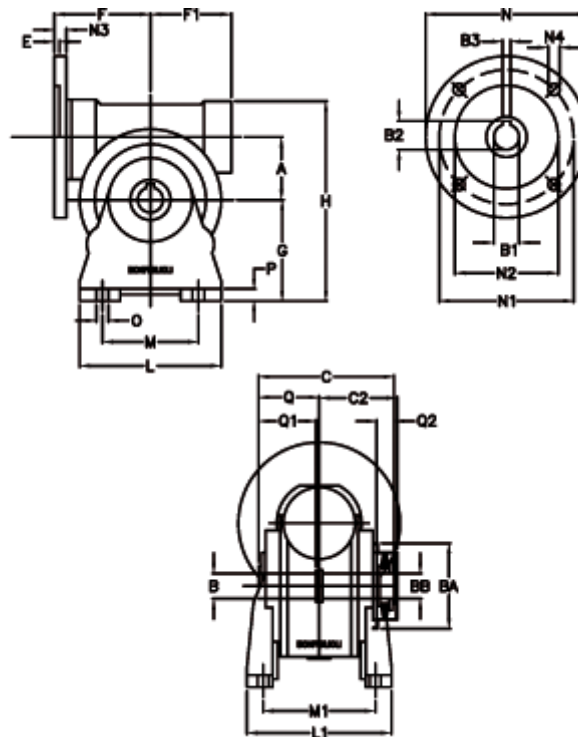

Article number: 390204902823216

Description: Worm Gear with Torque Limiter
VF 49-L1-A-28 P80B5

Measures

a = 49.50	C2 = 63,5	L1 = 124.0	O = 8.5
B = 25	Description = VF 49A-xx-80B14	m = 63	P = 12
B1 E7 = 19	E = 3.0	M1 = 98.5	Q = 51.0
B2 = 21.8	F = 70	N = 120	Q1 = 41
B3 H9 = 6	F1 = 63	N1 = 100	Q2 = 15
BA = 63	g = 82	N2 = 80	
BB H7 = 14	H = 162	N3 = 10.0	
C = 105	L = 110	N4 = 7	